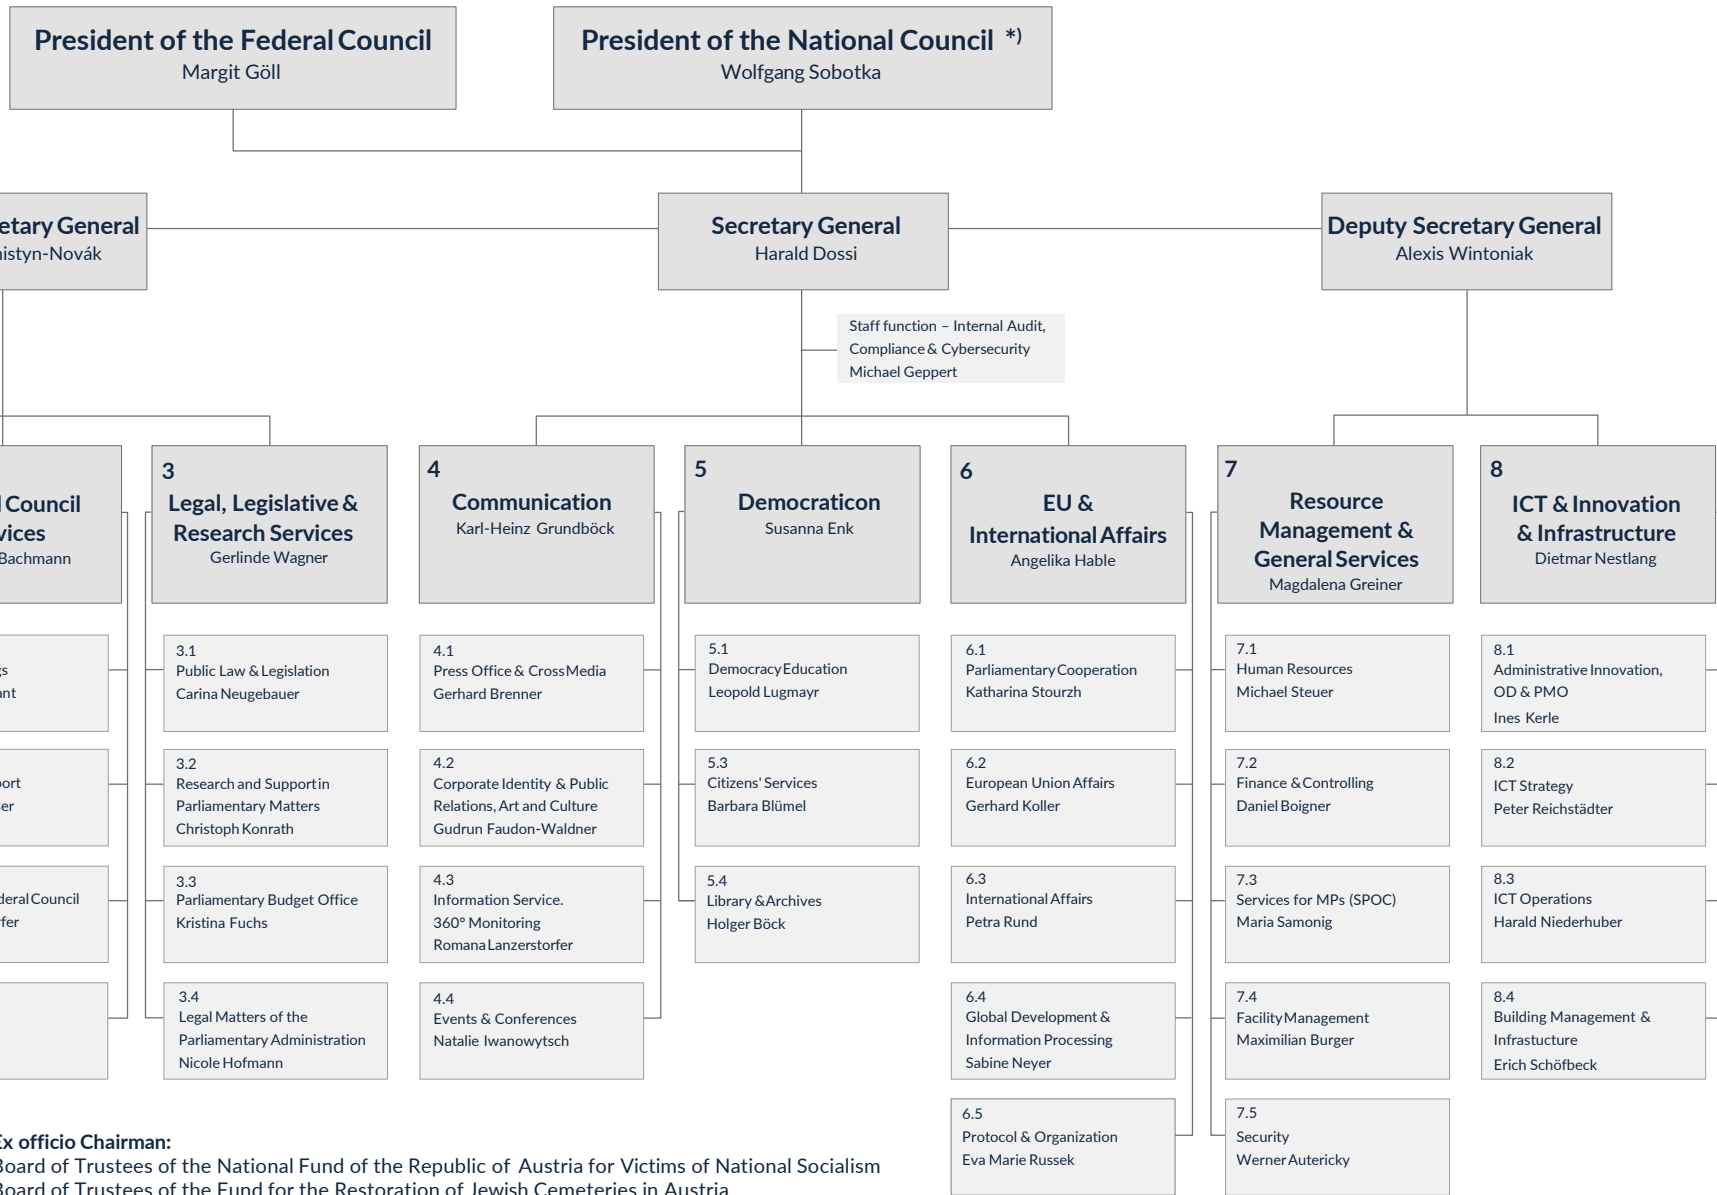

Organizational Chart of the Parliamentary Administration

***) Ex officio Chairman:**

- Board of Trustees of the National Fund of the Republic of Austria for Victims of National Socialism
- Board of Trustees of the Fund for the Restoration of Jewish Cemeteries in Austria
- Margaretha Lupac Foundation
- Austrian Academy of Sciences (Senate)